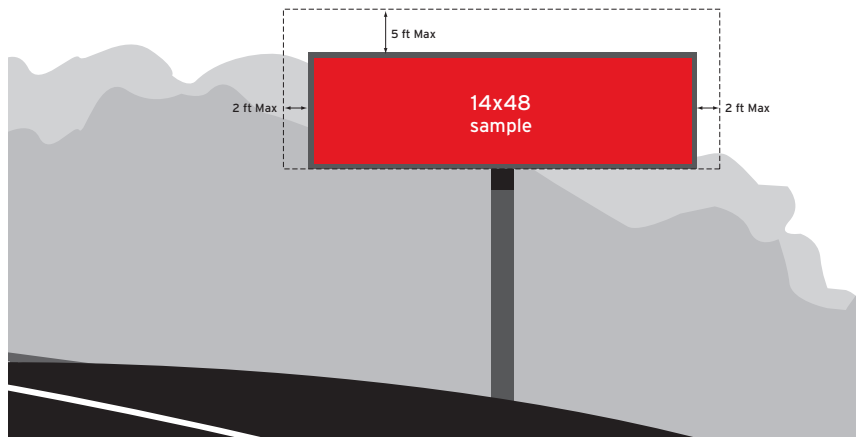

EXTENSION GUIDELINES:

Extensions are areas that extend beyond the frame of the billboard, either to the left, right, or above the standard area. Regulations vary for each bulletin. Please contact your Account Executive about special projects and pricing.

Standard 14x48 Bulletin Maximum Extensions: 5' off the top, 2' off the sides

Standard 10'6 x 36' Bulletin Maximum Extensions: 4' off the top, 2' off the sides

ALL EXTENSIONS AND EXCEPTIONS MUST BE APPROVED BY ADAMS OUTDOOR.

UPLOAD YOUR FILES TO ADAMS OUTDOOR ADVERTISING:

CLIENT (to upload): <http://www.adamsoutdoor.com>

Click on FTP folder in upper right hand corner of webpage

u: adamskalamazoo

p: kalamazoo9831

Click Upload new file.