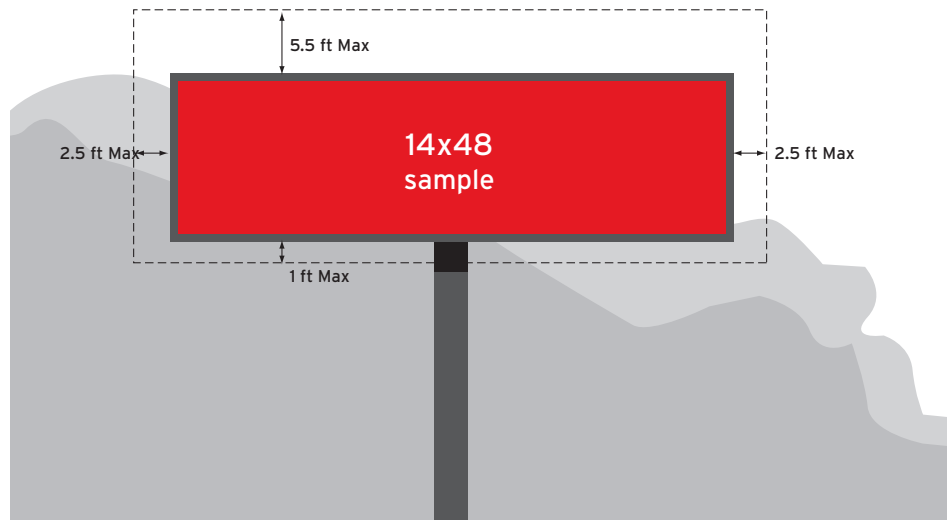

THE DIGITAL: Digital spots that are uploaded to the billboard at any time of day. Creative is dynamic and can utilize day-parting, RSS feeds and much more.

All creative files NEED TO BE APPROVED by Adams Outdoor Advertising the Wednesday PRIOR to post date.

MECH. SET-UP	PRODUCT	LIVE AREA	FILE SET-UP SIZE	FILE SET-UP NOTES	FINISH	PRINT MATERIAL	FINISHED HEM	BLEED	POCKET	DPI
	Digital Bulletin	14'h x 48'w	416h x 1440w pixels	72 dpi/RGB/JPEG. Bleed art to edge, but leave at least 15px inside all sides of the file for safety area.		N/A	N/A	N/A	N/A	72
Digital Poster	10' x 22'	432h x 864w pixels	72 dpi/RGB/JPEG. Bleed art to edge, but leave at least 10px inside all sides of the file for safety area.	N/A	N/A	N/A	N/A	72		

EXTENSION GUIDELINES: Extensions are areas that extend beyond the frame of the billboard, either to the left, right, or above the standard area. Regulations vary for each bulletin. Please contact your Account Executive about special projects and pricing.

Standard 14x48 Bulletin Maximum Extensions: 5' off the top, 2' off the sides

Standard 10'6 x 36' Bulletin Maximum Extensions: 4' off the top, 2' off the sides

ALL EXTENSIONS AND EXCEPTIONS MUST BE APPROVED BY ADAMS OUTDOOR.