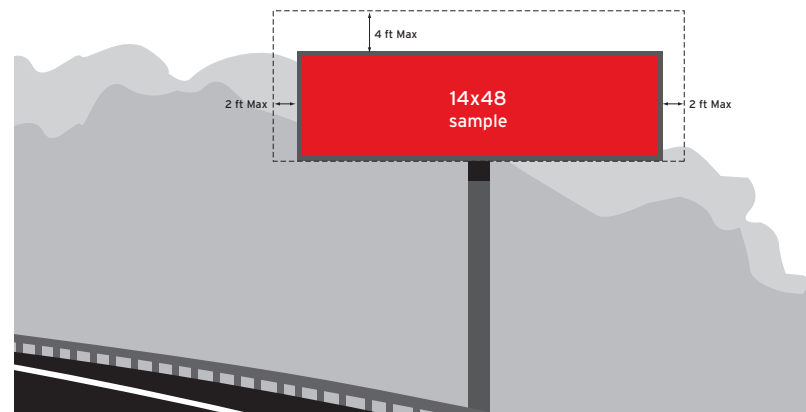

THE SPECTACULARS: Spectaculars are uniquely-shaped bulletins wrapped in vinyl. The shape can help your message stand out from the crowd and command maximum attention.

MECHANICAL SET-UP	PRODUCT	UNIT #	LIVE AREA	FILE SET-UP SIZE	FILE SET-UP NOTES	FINISHING DETAILS	PRINT MATERIAL	FINISHED HEM	BLEED	POCKET	DPI
	Vertacular 48' x 14'	P3503, P3504	48'h x 14'w	24.5" h x 7.5" w	300 dpi/CMYK. Bleed art to edge, but leave at least 0.25" inside all sides of the file for safety area.		7 oz Seamless Vinyl	49'h x 15'w	Full	4"	150
	Square 24' x 24'	51226, 51227	24'h x 24'w	12.5" h x 12.5" w	300 dpi/CMYK. Bleed art to edge, but leave at least 0.25" inside all sides of the file for safety area.		7 oz Seamless Vinyl	25'h x 25'w	Full	4"	150
	Square 26'6" x 24'6"	51001	26'6" h x 24'6" w	13.75" h x 12.75" w	300 dpi/CMYK. Bleed art to edge, but leave at least 0.25" inside all sides of the file for safety area.		7 oz Seamless Vinyl	27'6" h x 25'6" w	Full	4"	150

EXTENSION GUIDELINES: Extensions are areas that extend beyond the frame of the billboard, either to the left, right, or above the standard area. Regulations vary for each bulletin. Please contact your Account Executive about special projects and pricing.

Standard Bulletin Maximum Extensions: 4' off the top, 2' off the sides.
Combined square footage of all extensions may not exceed 152 sq. ft.

ALL EXTENSIONS AND EXCEPTIONS MUST BE APPROVED BY ADAMS OUTDOOR.