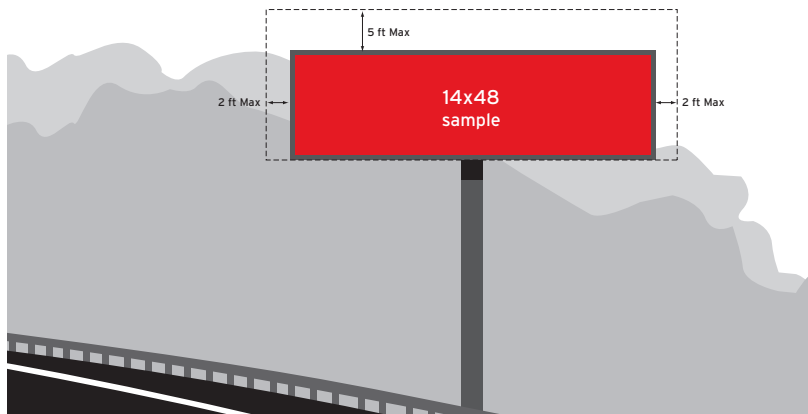

EXTENSION GUIDELINES: Extensions are areas that extend beyond the frame of the billboard, either to the left, right, or above the standard area. Regulations vary for each bulletin. Please contact your Account Executive about special projects and pricing.

Standard 14x48 Bulletin Maximum Extensions: 5' off the top, 2' off the sides

Standard 10'6 x 36' Bulletin Maximum Extensions: 4' off the top, 2' off the sides

ALL EXTENSIONS AND EXCEPTIONS MUST BE APPROVED BY ADAMS OUTDOOR.

UPLOAD YOUR FILES TO ADAMS OUTDOOR ADVERTISING:

CLIENT (to upload): <http://www.adamsoutdoor.com>

Click on FTP folder in upper right hand corner of webpage

u: adamsnorfolk

p: norfolk1355

Click Upload new file.